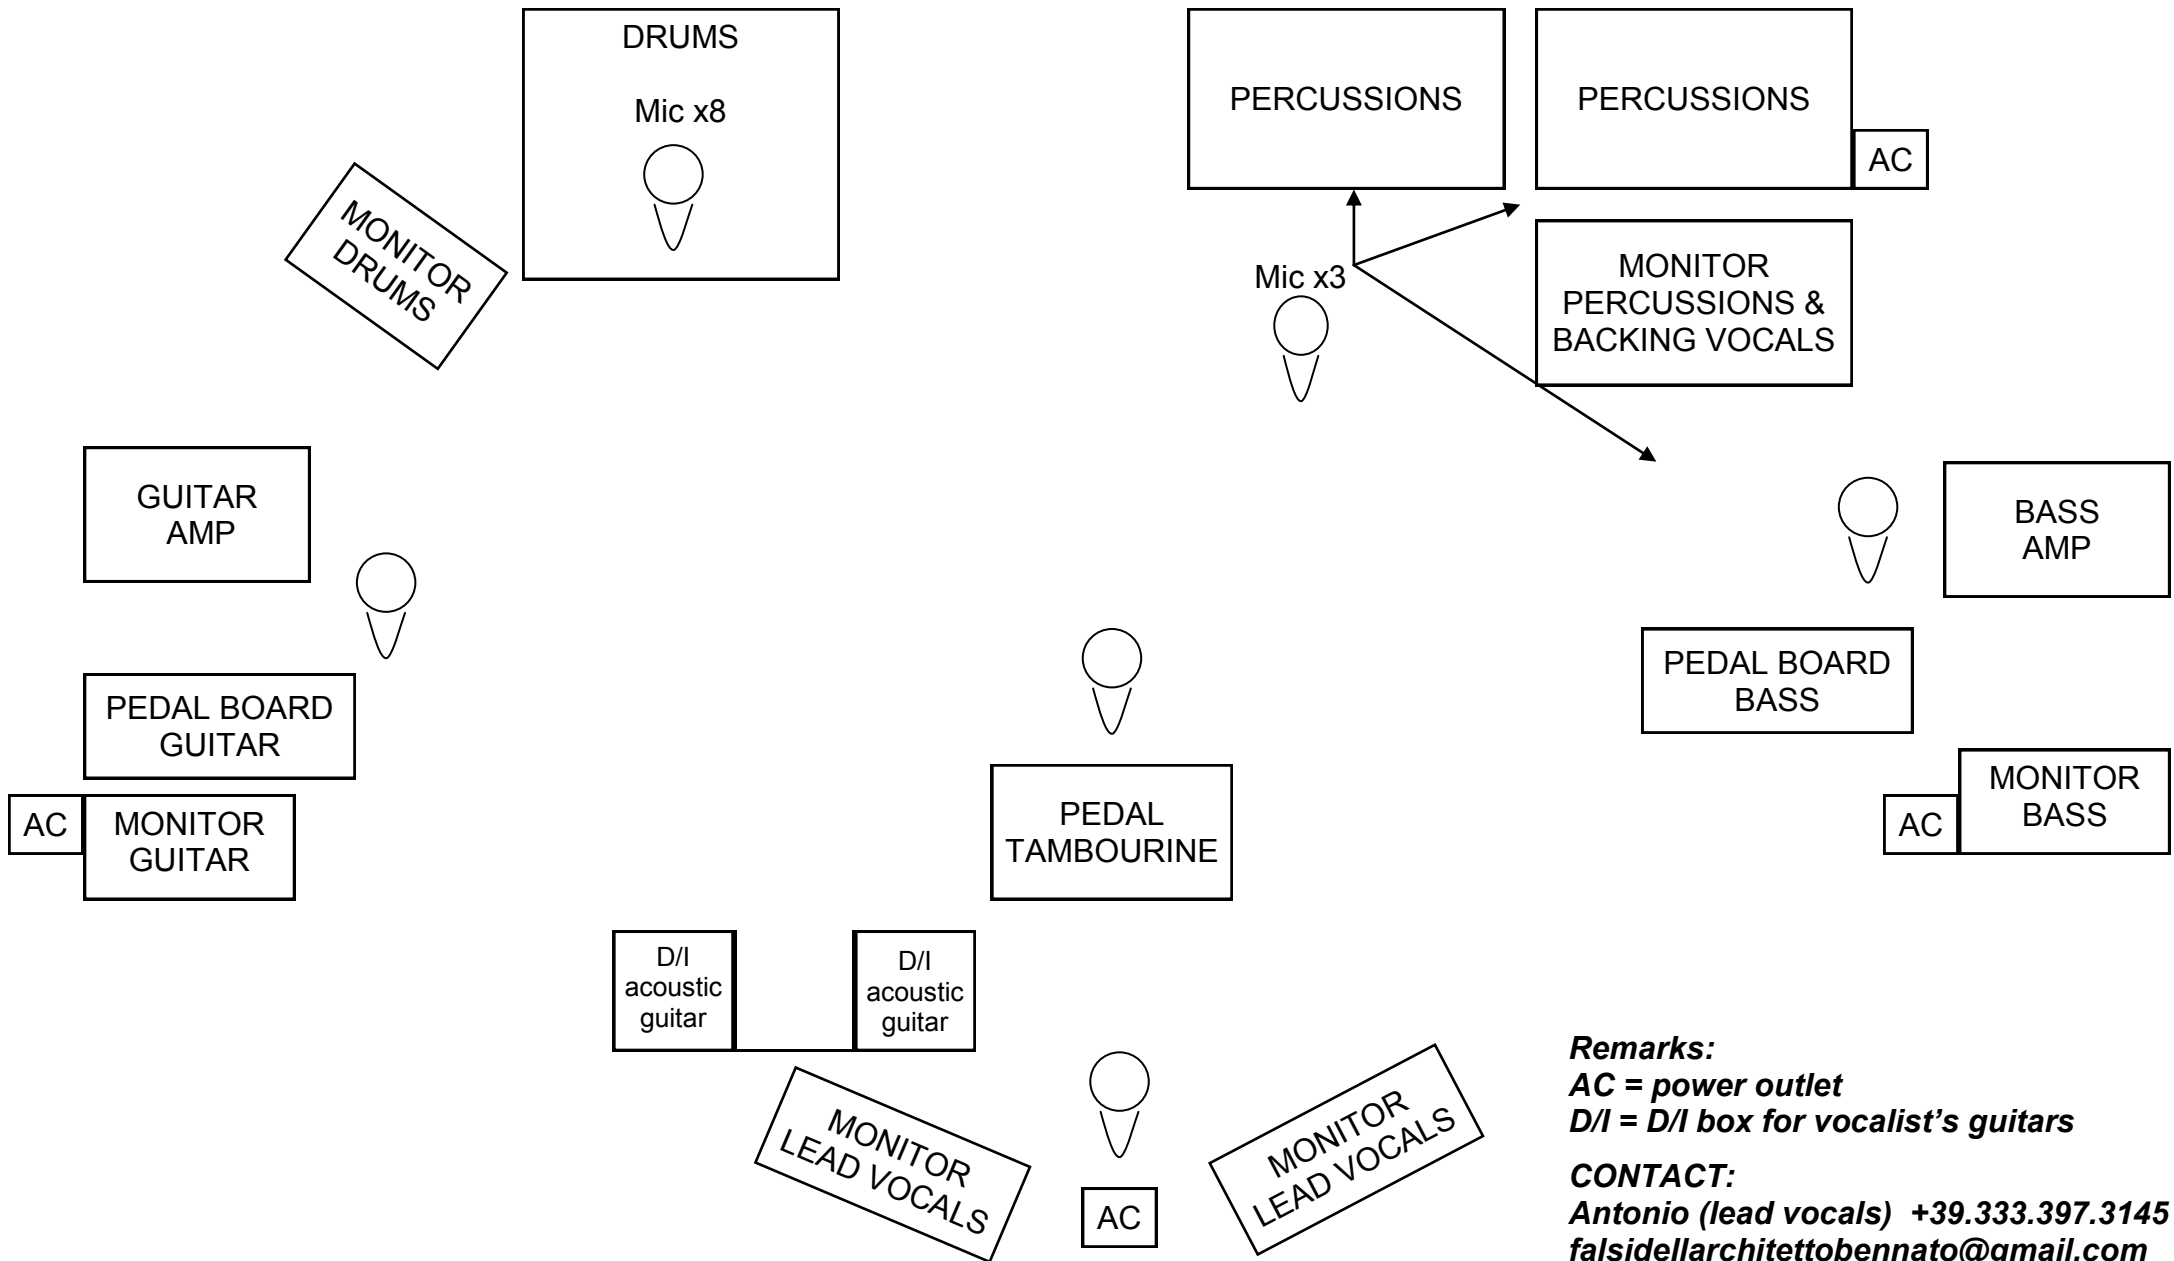

FDAB-Falsi Dell'Architetto Bennato

Edoardo Bennato Official Tribute Band

Remarks:

AC = power outlet

D/I = D/I box for vocalist's guitars

CONTACT:

Antonio (lead vocals) +39.333.397.3145

falsidellarchitettobennato@gmail.com