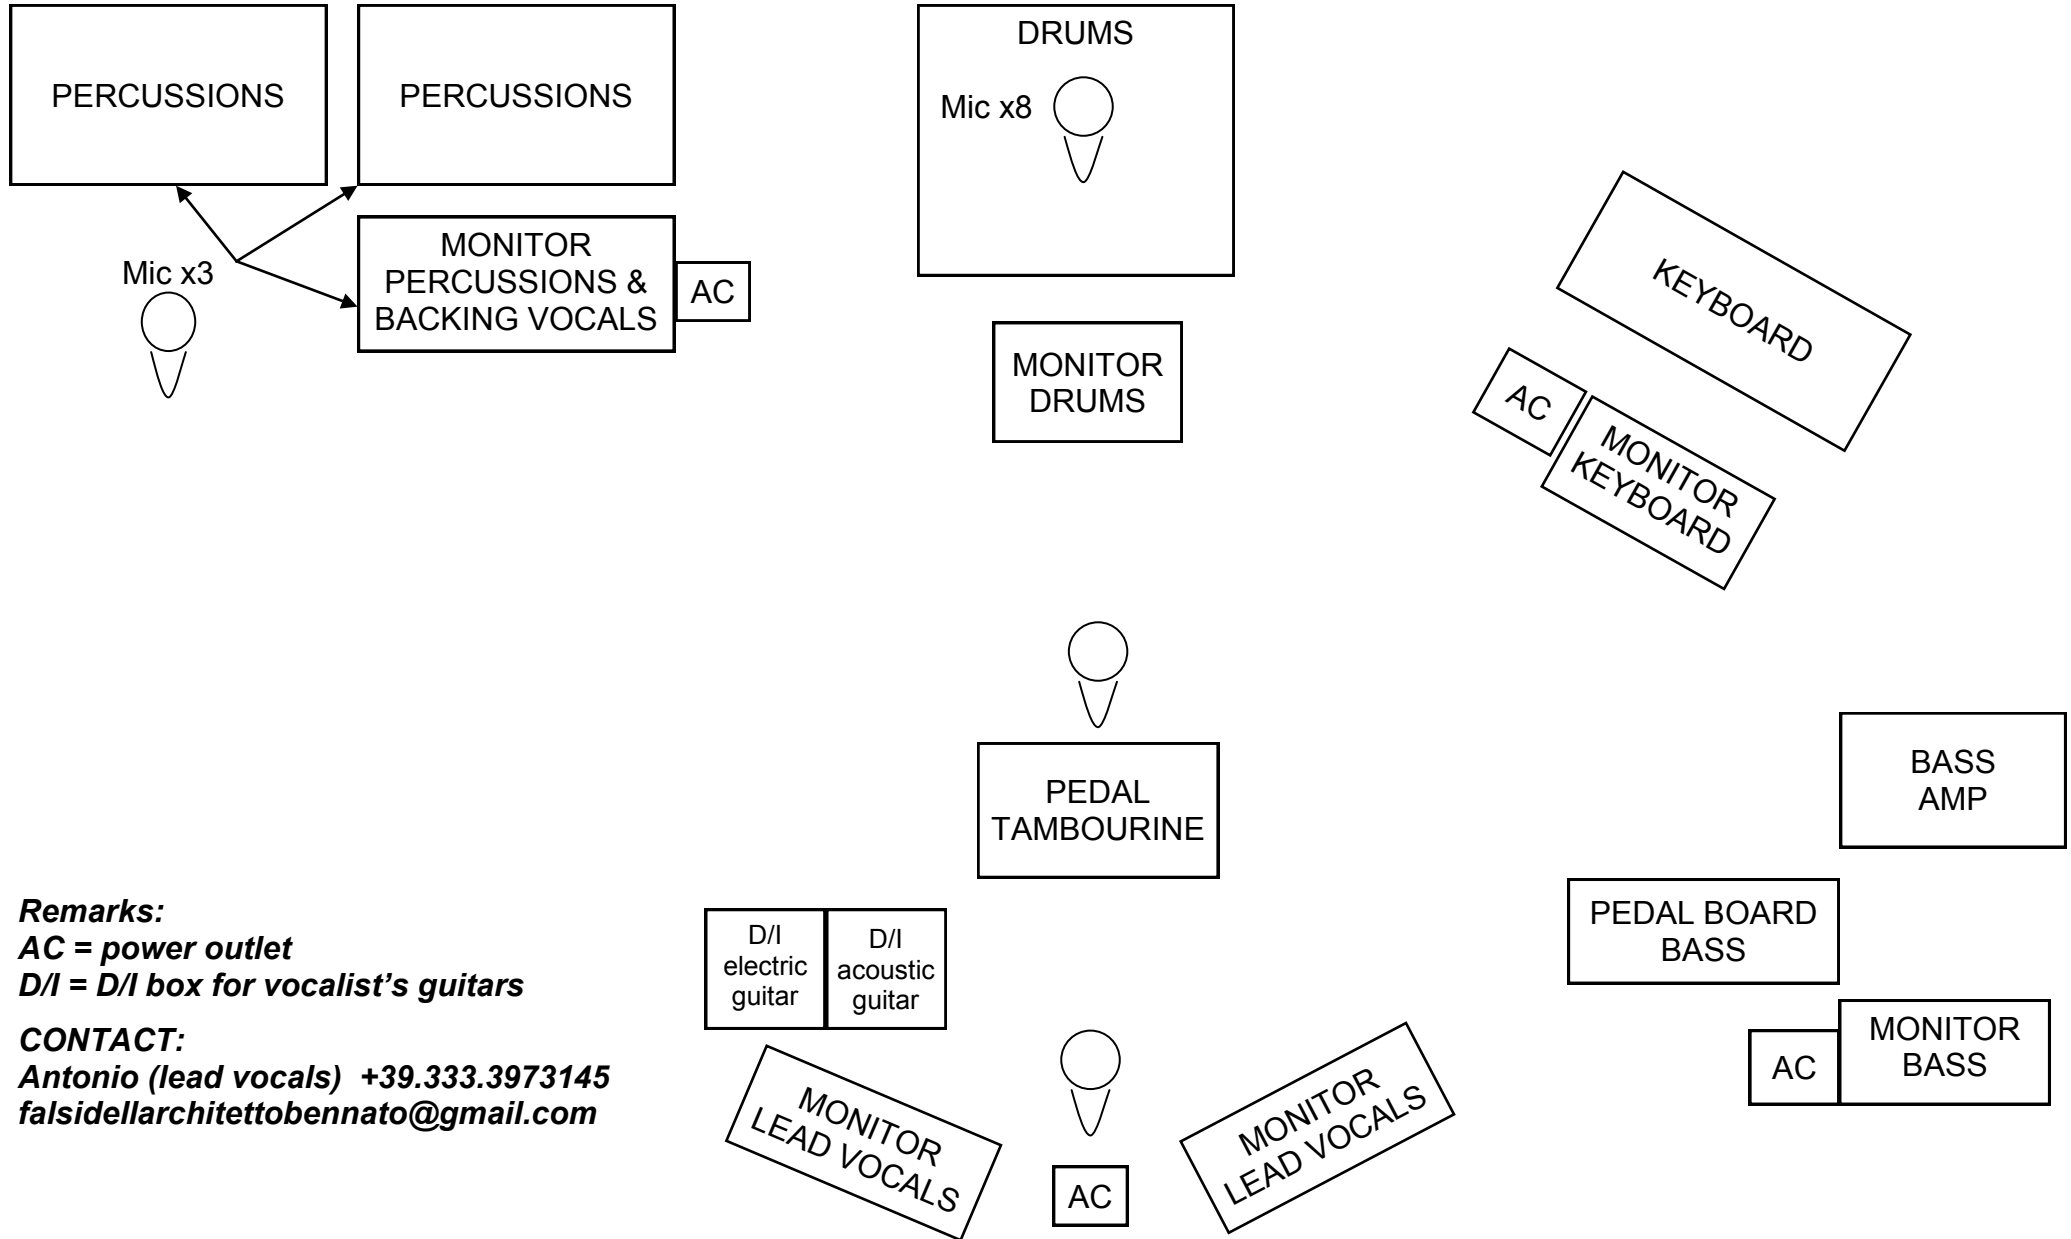

FDAB-Falsi Dell'Architetto Bennato Edoardo Bennato Official Tribute Band

Remarks:

AC = power outlet

D/I = D/I box for vocalist's guitars

CONTACT:

**Antonio (lead vocals) +39.333.3973145
falsidellarchitettobennato@gmail.com**